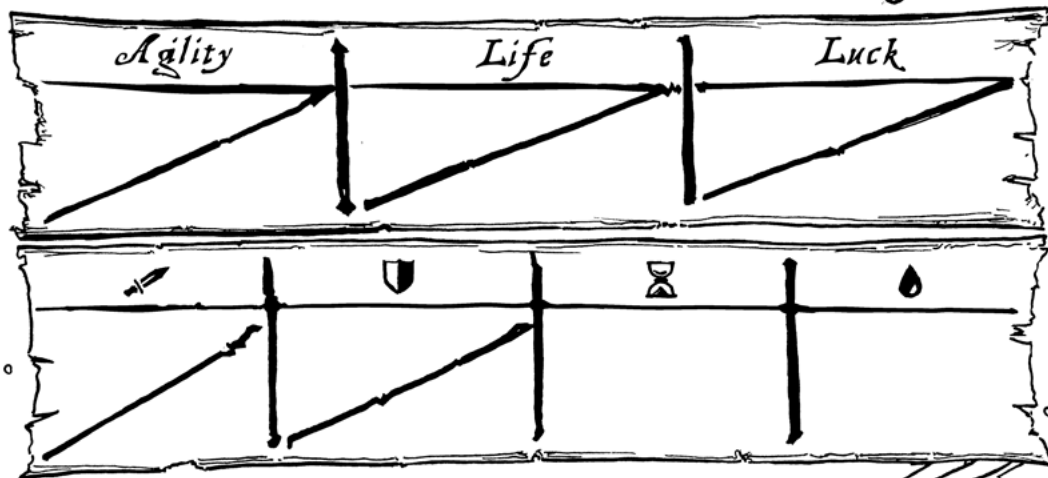

## Adventure Sheet

## Equipment

The Equipment sheet consists of nine slots arranged in three rows and three columns:

- Weapon 1**: Contains a dagger icon, a drop icon, and a person icon.
- Weapon 2**: Contains a dagger icon, a drop icon, and a person icon.
- Belt**: Labeled 'Hunting Knife' and contains a dagger icon, a drop icon, and a person icon.
- Helmet**: Contains a shield icon and a person icon.
- Armour**: Contains a shield icon and a person icon.
- Shield**: Contains a shield icon and a person icon.
- Items**: Contains a sword icon and a list of numbers: 1, 2, 3.
- Gold**: Contains a horizontal line.
- Other**: Contains a horizontal line.